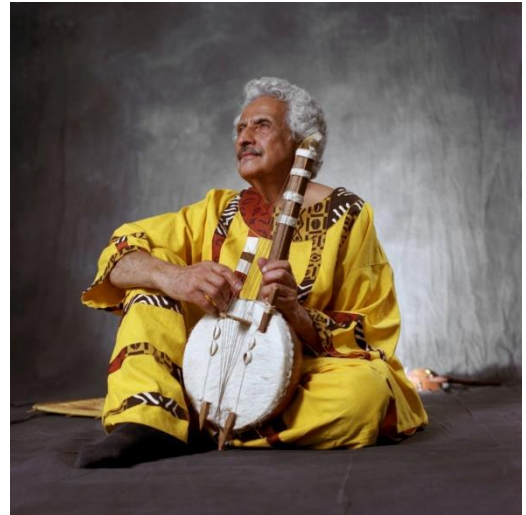

Halim El-Dabh

Music by the African composer Halim El-Dabh, was a famous composer and ethnomusicologist known throughout all of Africa. He travelled to many countries in Africa and collected recordings of folk music from many the various tribes. At some point he worked with the Smithsonian on this project as well.

Later in life, Halim composed some of his music by creating paintings. The performer would interpret the colors and shapes in Halim's paintings like reading music. He had a condition known as synesthesia where he associated a certain color for each musical note.