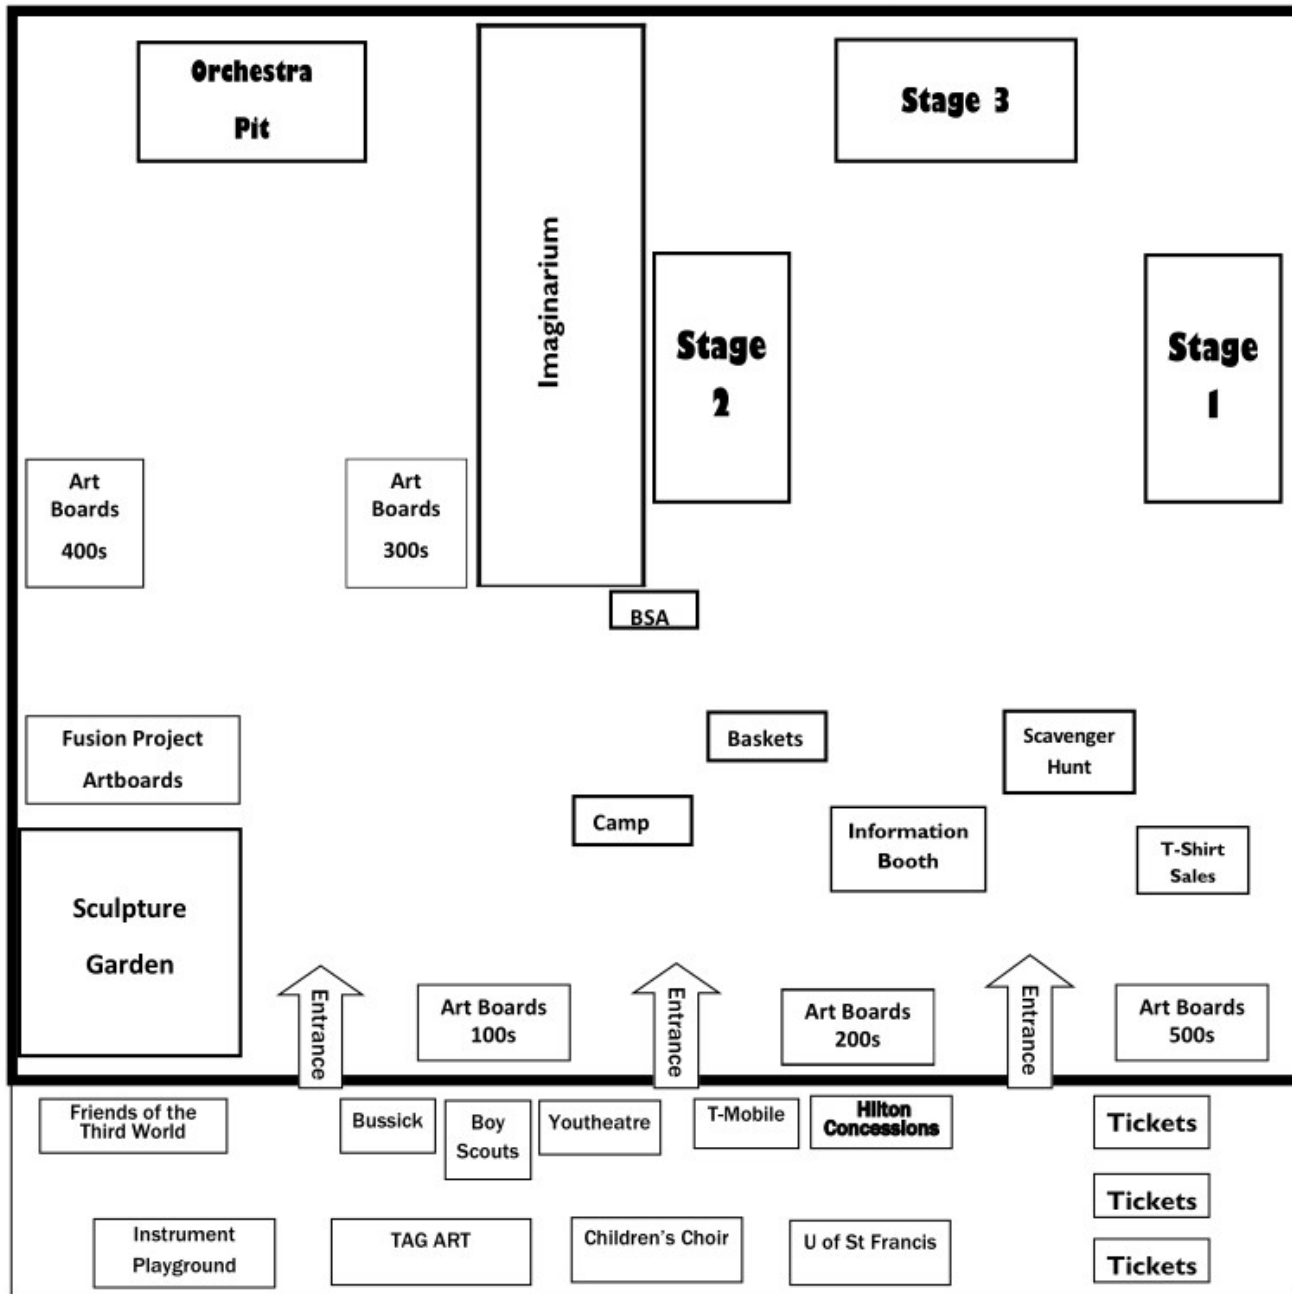

School	Arts Specialist	Artboard No.	Sculpture Garden Table
Aboite Elementary	Jennifer West	320	X
Arcola Elementary	Greta Sirois	450	X
Aspen Meadow Elementary	Kimberly Gilmore	445	
Boys and Girls Club	Leticia Paige	160	
Brentwood Elementary	Valeri Hurst	285	
Bunche Montessori Early Learning Center	Stephanie Bellinger	220	
Canterbury School	Melissa Madsen	130	X
Cedar Canyon Elementary	Alexis Harry	420	
Cedarville Elementary	Jill Maroney	165	
Central Lutheran	Shannen Colter	530	
Churubusco Elementary	Haley Tabb	535	X
Covington Elementary	Cindy Haggengjos/Araleigh Stockslager	310-315	X
Croninger Elementary	Alison Lewis	270	X
Deer Ridge Elementary	Alysia Olivas	360	
Eel River Elementary	Jessica Eastom	425	X
Franke Park Elementary	Rachel Gillespie	295	

School	Arts Specialist	Artboard No.	Sculpture Garden Table
Perry Hill Elementary	Bonnie Carlson	435	X
Prince Chapman Academy	Courtney Bice	185	
Queen of Angels School	Tonya Young	135	X
Shambaugh Elementary	Lizabeth Yager	250	
St. Charles Borromeo School	Kelly Knox	155	X
St. Elizabeth Ann Seton Catholic School	Audrey Van Brunt	145-150	
St. Vincent de Paul	Jenna Fowler	140	
Study Elementary	Camela Johnson	240	X
		335-340-345	
Summit Middle School	Christine Nicholson	-350	
Waynedale Elementary	Lori Kaylor	280	X
Weisser Park Arts Magnet	Jason Hackbush/Barney Thompson	230	X
West Noble Elementary	Tamara Bieberich	515	X
West Noble Middle	Susan Sprague	520	X
Whispering Meadows Elementary	Jan Hoffman	330	X
Whitney Young Early Childhood Center	Erin Patton-McFarren/Andrea Jones	225	
Woodlan Elementary	Jim Buchler/Kristin Kramer	175	

Map of FAME at Grand Wayne Center

Grand Wayne Center